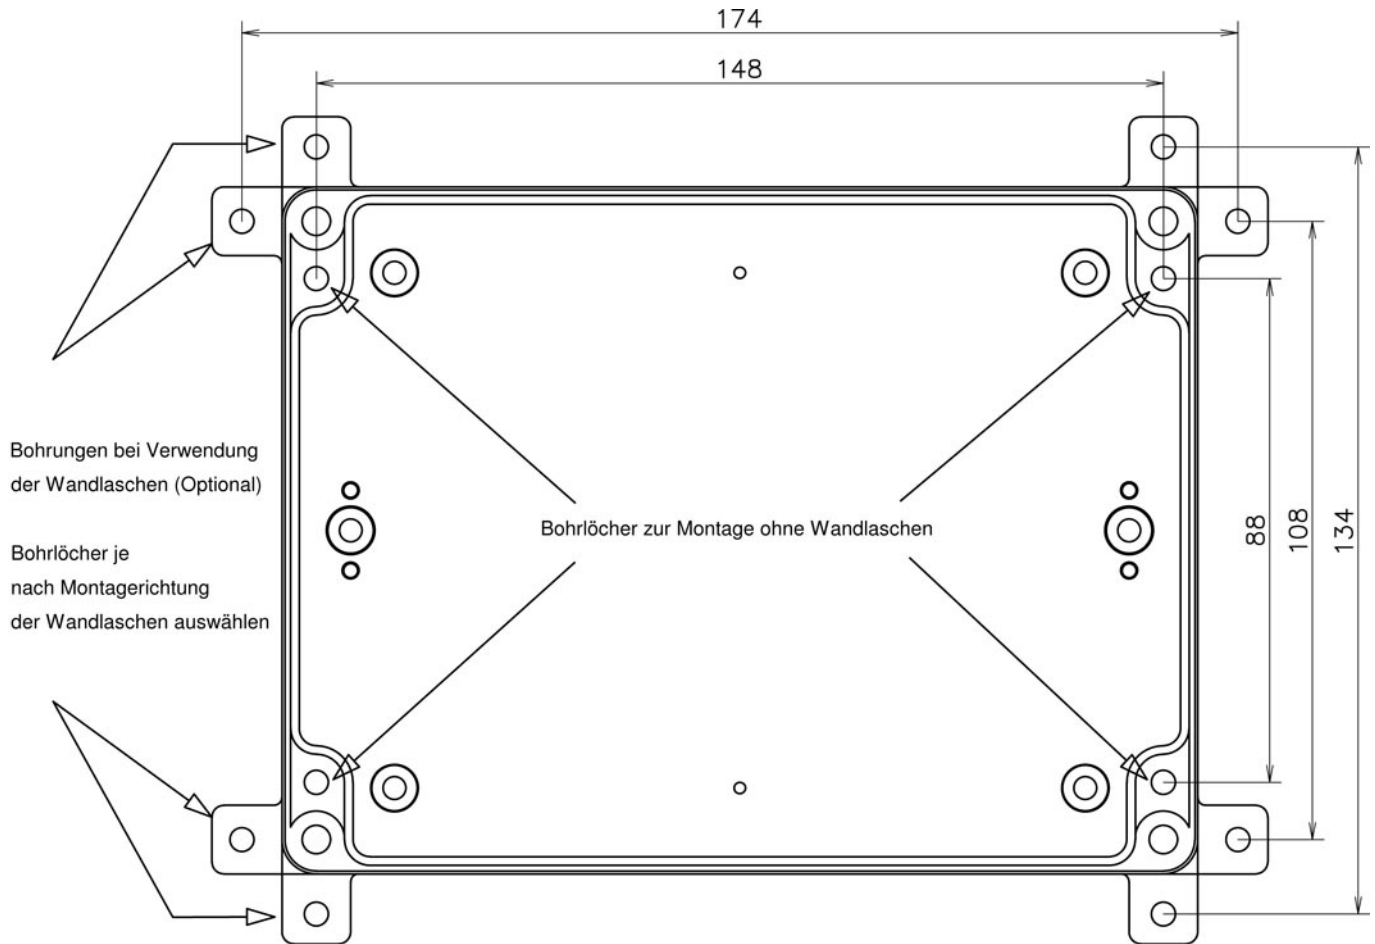

NE-128

Home | Security | Accessories | Power Supplies

NE-128

Voltage supply unit 230V/24VAC-5A, IP66,

Art-Nr. 70449

Main Features

Voltage Supply Unit for Driven Dome Cameras
Fastrax/Spectra, Esprit, P/T Series VPT-40/41/-42
Input Voltage: 230VAC

Output: 24VAC/5A
Data Cable Loop-tru Terminal Inside
Index of Protection: IP66

Specifications

Voltage input	230VAC/50Hz
Colour	light grey
Output voltage	24VAC
Weight	2.1kg
Cable entries	2x M20x1.5mm 1x M16x1.5mm
Internal connections	230VAC, 24VAC, RS-232/RS-485 terminal clamps
Protection rating	IP66
Current supply	5A
Temperature range	-30°C to +50°C (at 4A max.) -30°C to +30°C (at 5A load)
Housing	Plastic (ABS)
Dimensions (HxWxD)	90x160x120mm
Certificates	CE

Technical drawing

Maße/Dimensions: mm

SLD Security & Communications
The Old Forge, Ockham Lane, Ockham, Surrey GU236PH England
Phone +44.1483225633 · Fax +44.1483225634
sales@sld.co.uk · www.sld.co.uk