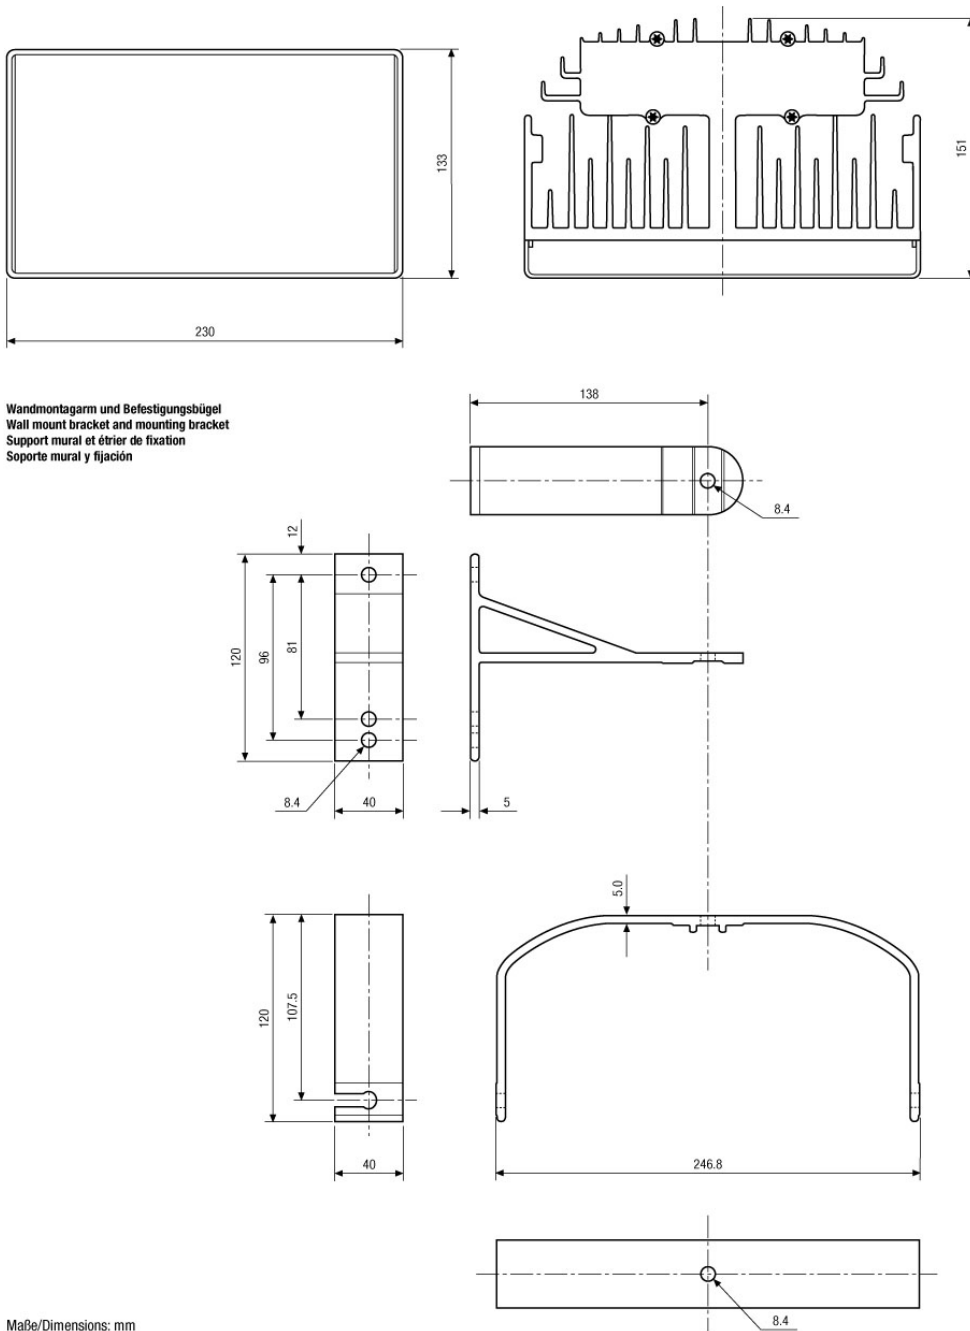

W LED300K-06

Home | Security | Lighting | White Light

Technical drawing