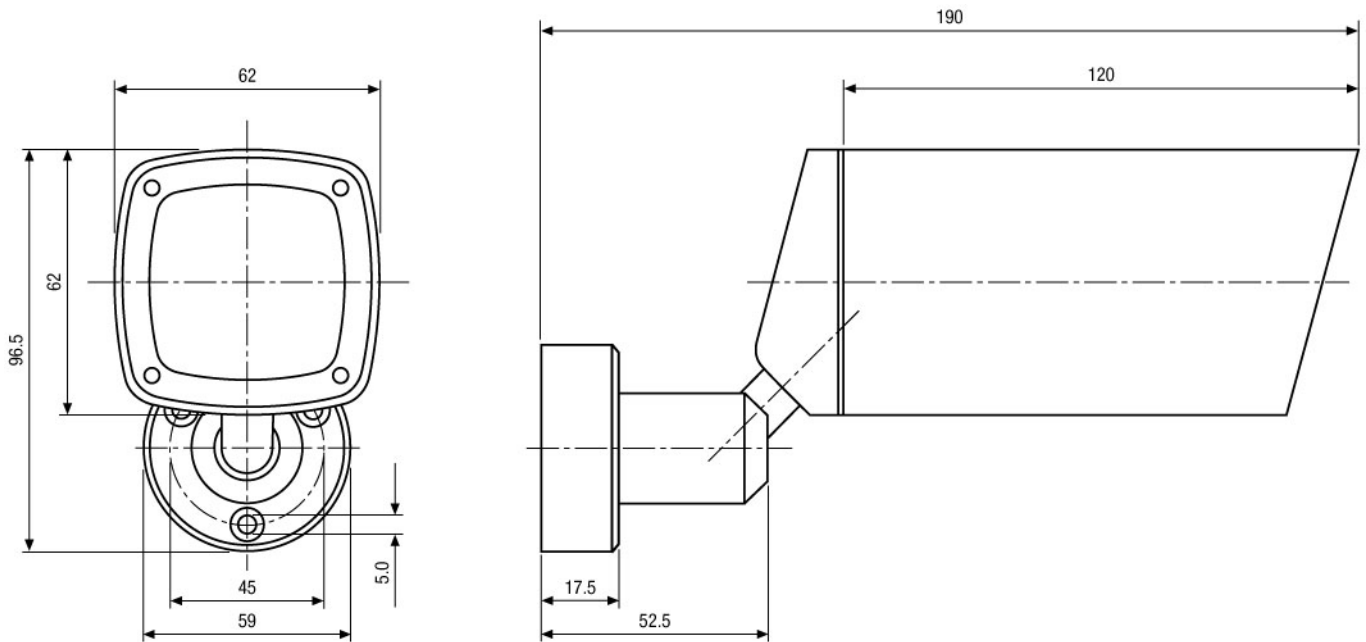

The W3 weatherproof housing series classified compliant with protection rating IP67 designed especially for these Plug & Play cameras is made from aluminium featuring a clear polycarbonate window. With its compact size of 62x97x188 millimetres it comes at a weight of only 900 grams, and its swivel head mounting bracket gives flexibility to installation on walls or ceilings. The "Easy Installation Cable" precabled video/power supply with outside routing (1.5m long, video: BNC jack; 12/24V input; 2-pin screw-plug connector) makes both installation and maintenance easy as the cable can simply be plugged from underneath. Furthermore the hidden cable management gives protection against manipulation and sabotage. Impressive value for money rounds off these specifications.

VKC-1368-WL/W3

Home | Security | Cameras | Plug & Play

Technical drawing

Maße/Dimensions: mm

SLD Security & Communications
The Old Forge, Ockham Lane, Ockham, Surrey GU236PH England
Phone +44.1483225633 · Fax +44.1483225634
sales@sld.co.uk · www.sld.co.uk