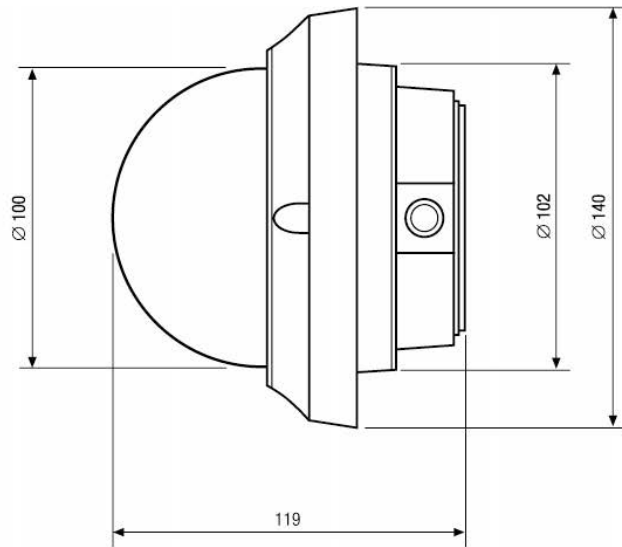

VKCD-13120F2810IR

Home | Security | Domes | Fixed

Technical drawing