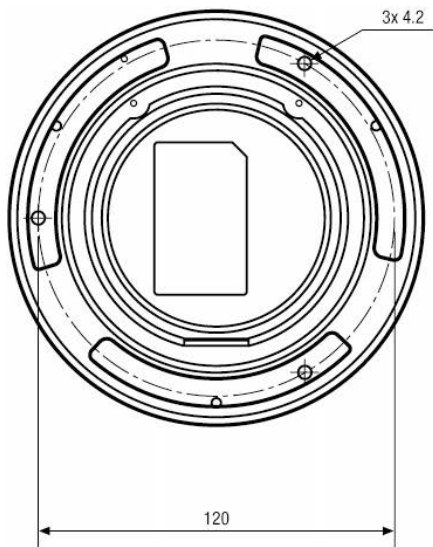

VKCD-13120F2810IR

Home | Security | Domes | Fixed

Technical drawing