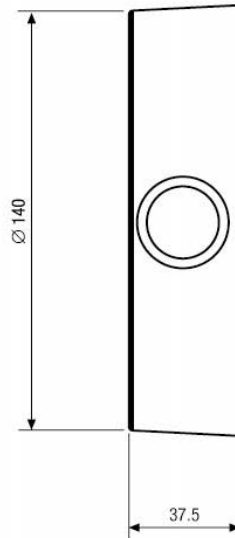

VKCD-13120F2810IR

Home | Security | Domes | Fixed

Technical drawing