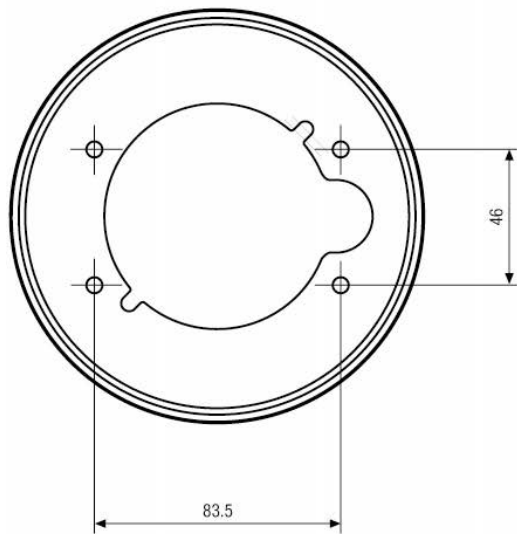

VKCD-13120F2810IR

Home | Security | Domes | Fixed

Technical drawing