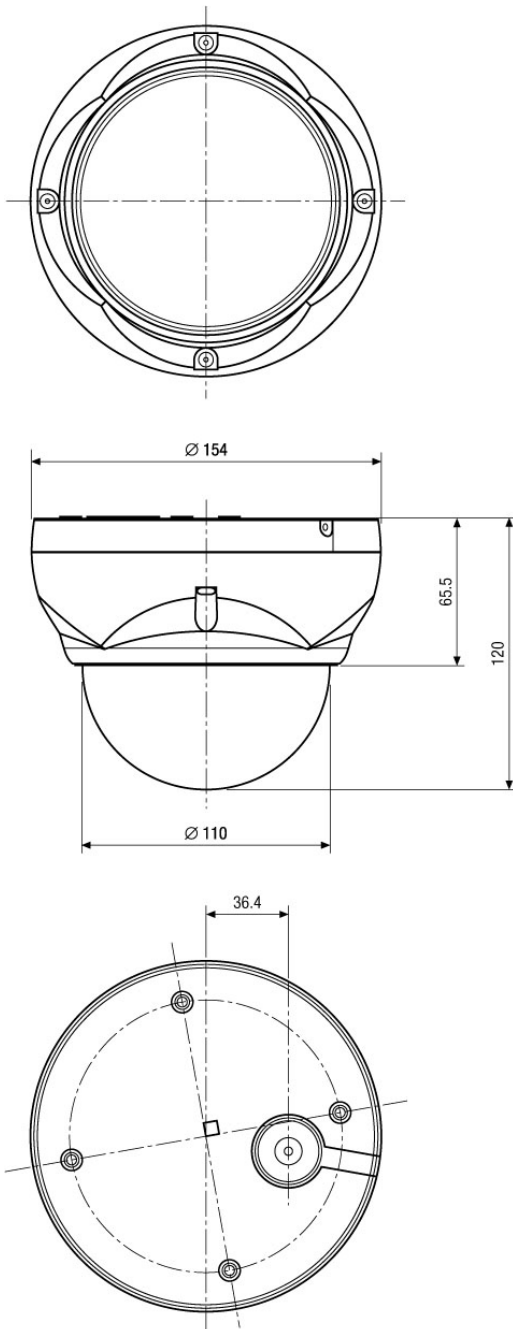

NXD-1401M

Home | Security | IP Dome Cameras | Fixed

Technical drawing

Maße/Dimensions: mm

SLD Security & Communications
The Old Forge, Ockham Lane, Ockham, Surrey GU236PH England
Phone +44.1483225633 · Fax +44.1483225634
sales@sld.co.uk · www.sld.co.uk